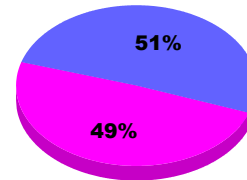

YTD Status Quo Clubs 2011-2012

Status Quo Clubs Compared to Status Quo Members

Legend: Status Quo Clubs (Cyan), Total Status Quo Members (Green)

MEMBERSHIP

**Membership Results
2011-2012**

**Membership
2010-2011**

Month	Net Memb Goal	Actual New Memb	Actual Dropped Memb	Gain/Loss of Memb	Gain/Loss of Memb
Jul/Aug/Sep		0	-11	-11	-1
Totals		0	-11	-11	-1

Membership Results 2011-2012

Goal, New, Dropped, Gain/Loss

Legend: Goal (Cyan), Actual (Green), Dropped (Yellow), Gain Loss (Magenta)

Comparison of Membership Gain/Loss

Current Year Compared to the Previous Year

Legend: Current Year (Cyan), Previous Year (Green)

Gender Comparison 2011-2012

Jul/Aug/Sep

Legend: Male (Blue), Female (Magenta)