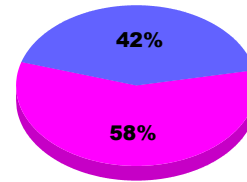

Gender Comparison 2011-2012

Jul/Aug/Sep

Legend: Male (Blue), Female (Purple)