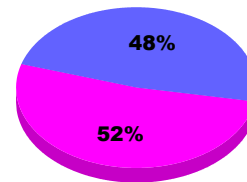

Gender Comparison 2011-2012

Jul/Aug/Sep

Legend: Male (Blue), Female (Magenta)