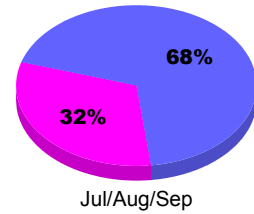

Gender Comparison 2011-2012